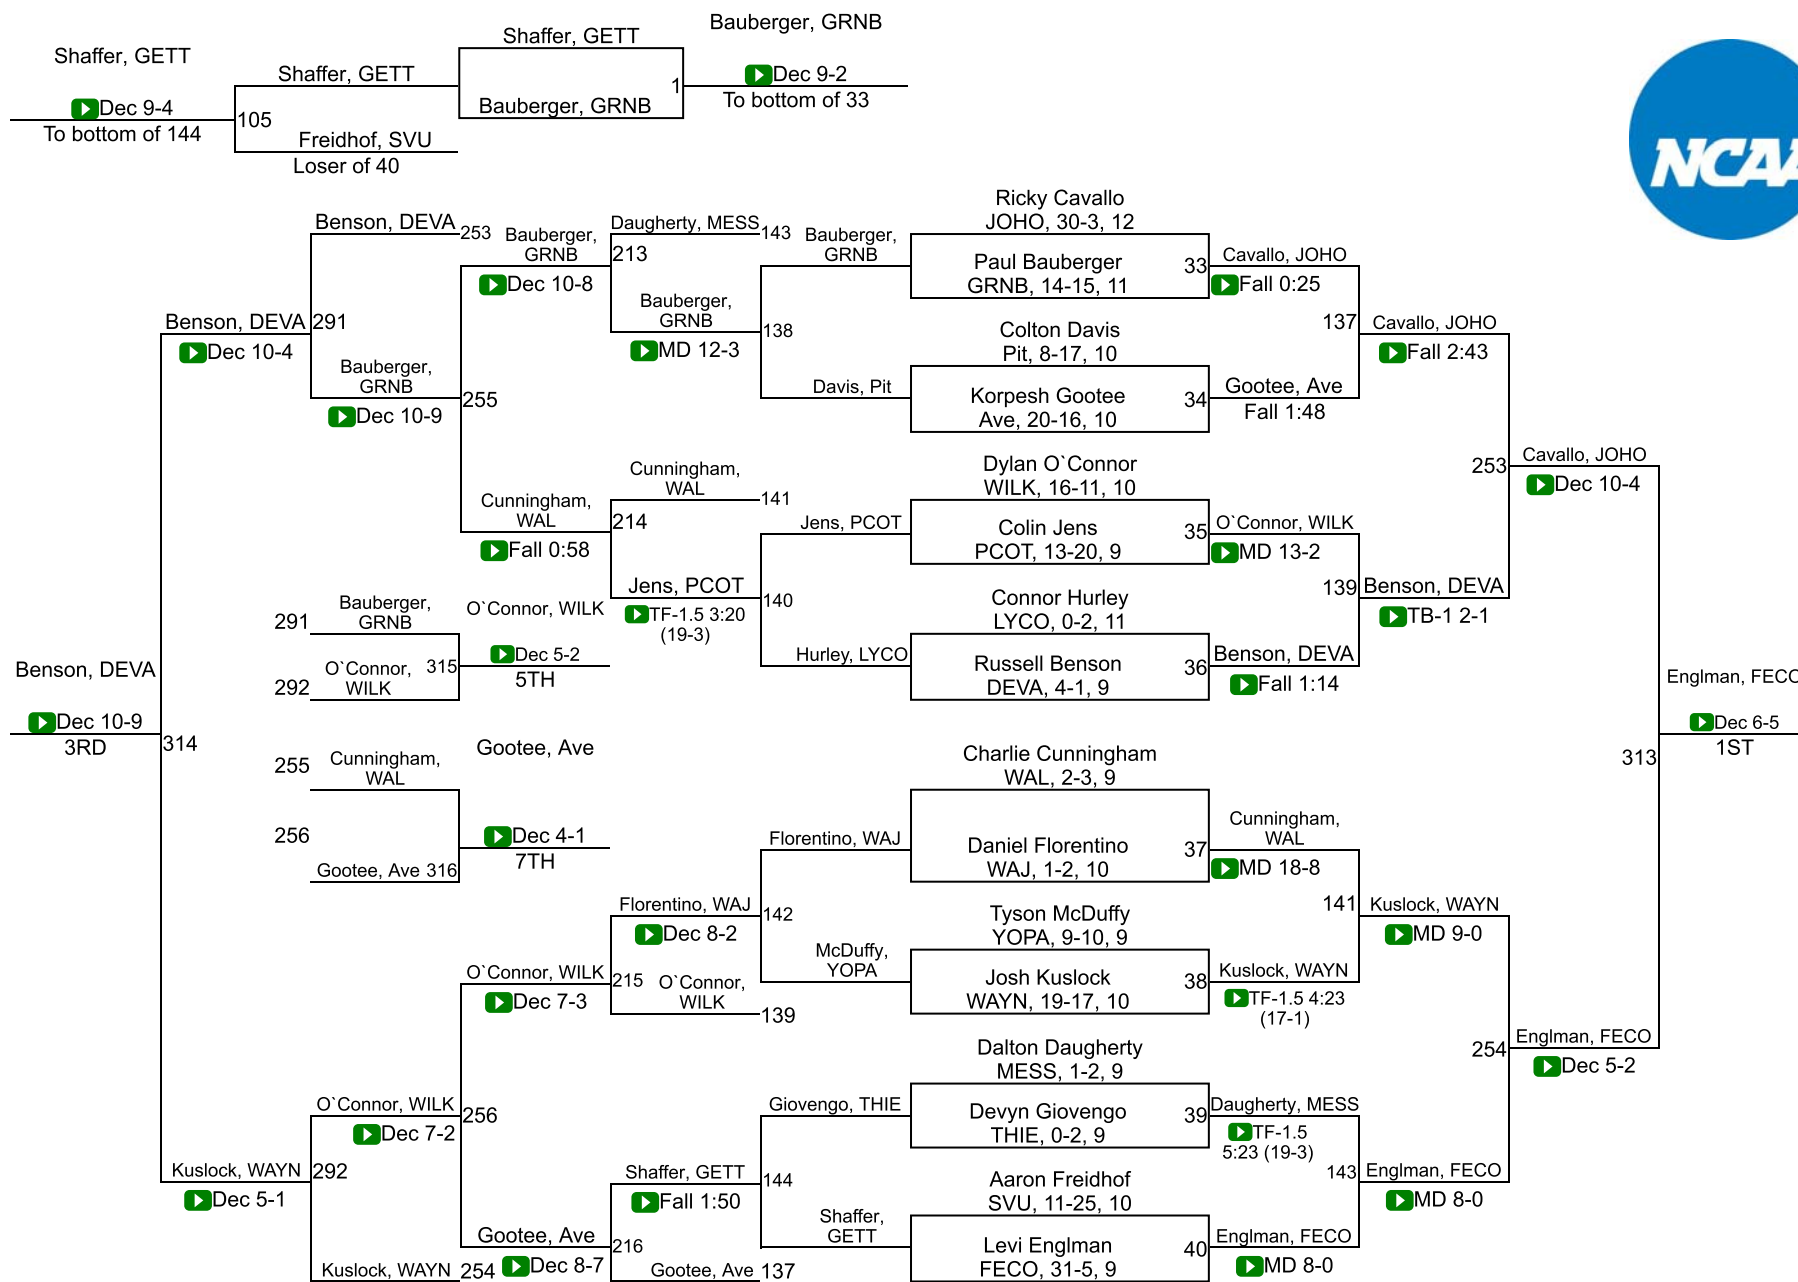

Team Scores

Printed on 02/23/2019 02:40 p.m.

Team Scores		
1	Messiah	121.0
2	Ferrum	114.5
2	Lycoming	114.5
4	Wilkes	106.0
5	Johns Hopkins	85.0
6	Wash. & Lee	82.5
7	York (PA)	79.5
8	Gettysburg	66.0
9	Waynesburg	64.0
10	Averett	63.0
11	Penn College	56.5
12	Greensboro	53.5
12	Wash. & Jeff.	53.5
14	Delaware Valley	36.0
15	Thiel	27.5
16	Penn St.-Behrend	25.0
17	King`s (PA)	19.5
18	Pitt.-Bradford	17.0
19	McDaniel	11.0
20	Southern Va.	10.0

NCAA DIII Regional Southeast

133

NCAA DIII Regional Southeast

141

NCAA DIII Regional Southeast

149

NCAA DIII Regional Southeast

165

NCAA DIII Regional Southeast

174

NCAA DIII Regional Southeast

184

NCAA DIII Regional Southeast

197