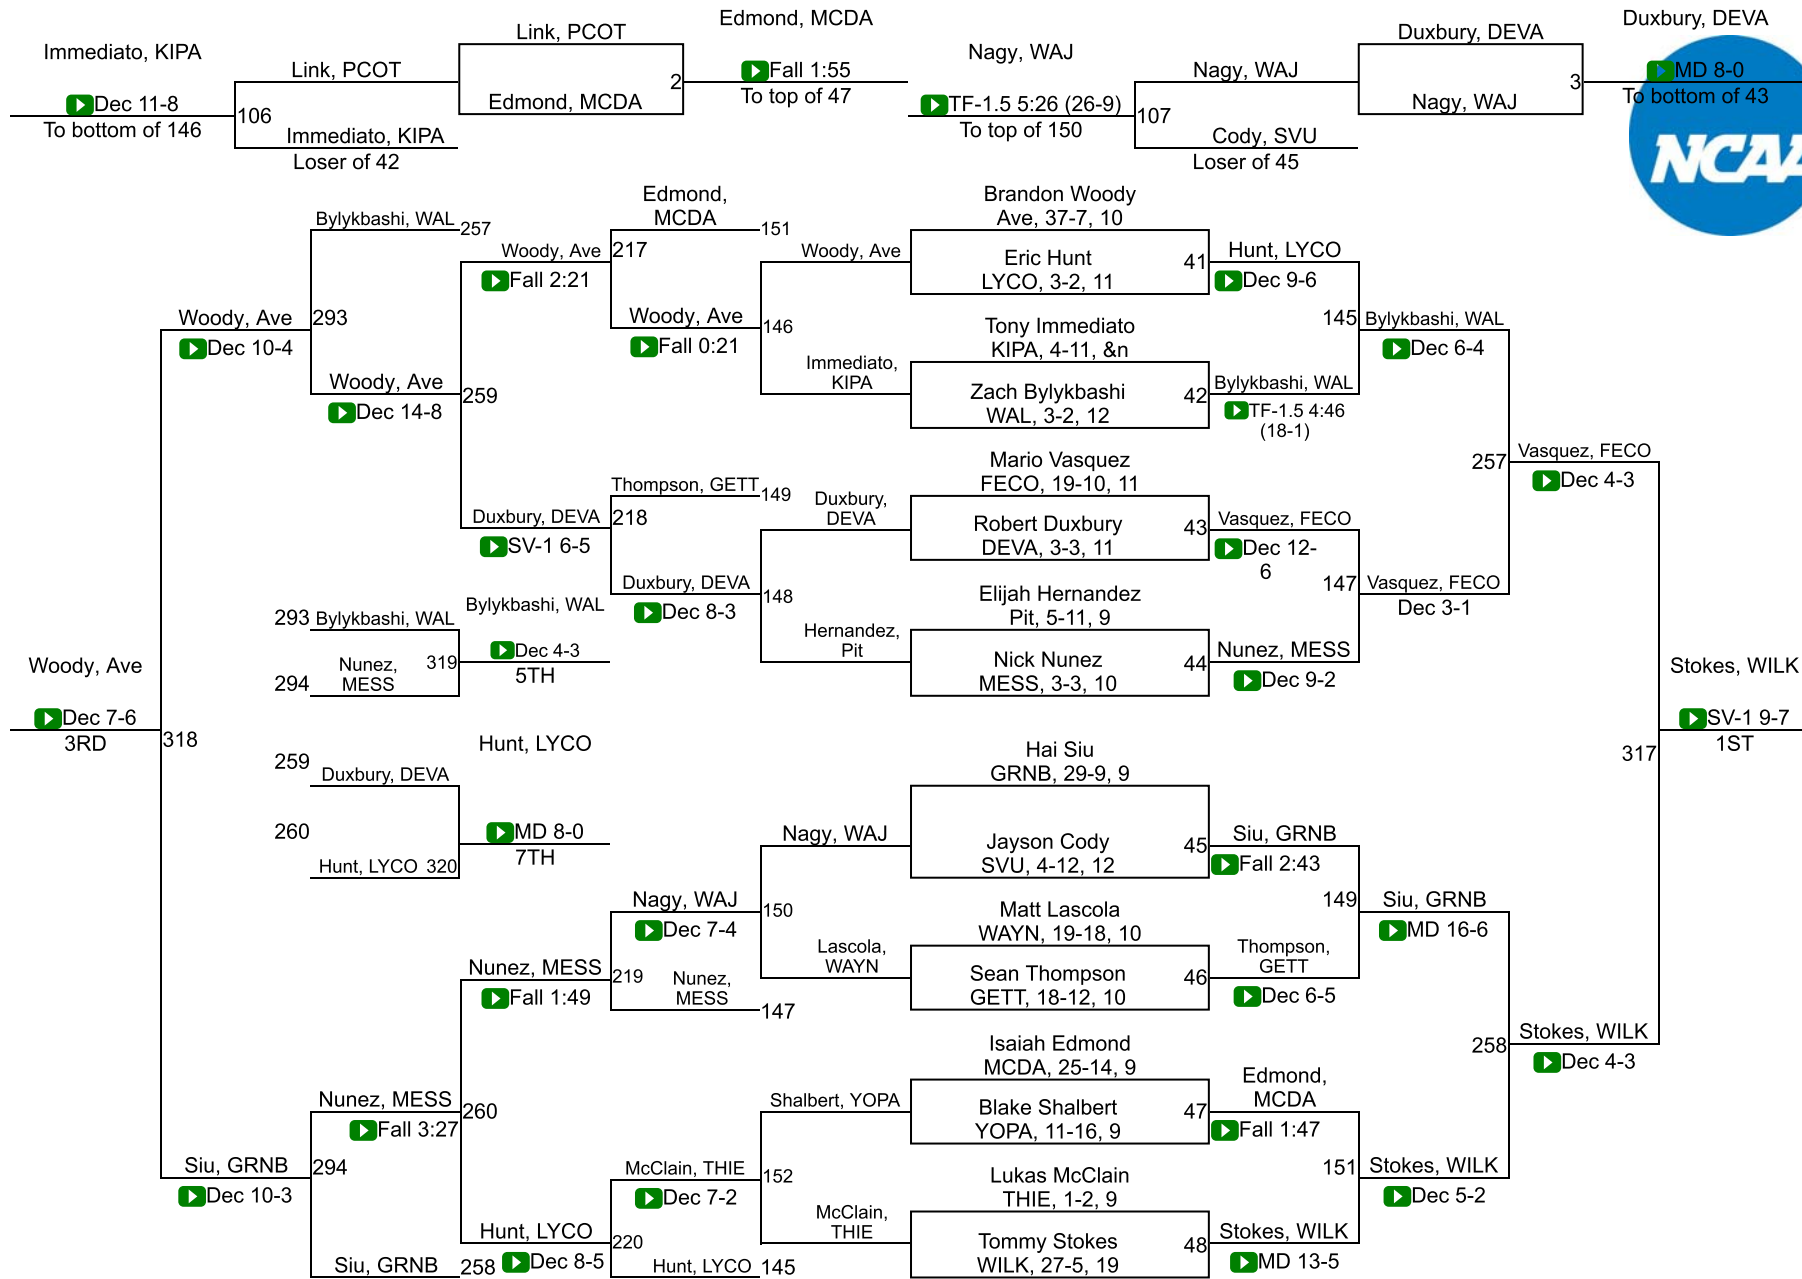

Team Scores

Printed on 02/23/2019 02:40 p.m.

Team Scores		
1	Messiah	121.0
2	Ferrum	114.5
2	Lycoming	114.5
4	Wilkes	106.0
5	Johns Hopkins	85.0
6	Wash. & Lee	82.5
7	York (PA)	79.5
8	Gettysburg	66.0
9	Waynesburg	64.0
10	Averett	63.0
11	Penn College	56.5
12	Greensboro	53.5
12	Wash. & Jeff.	53.5
14	Delaware Valley	36.0
15	Thiel	27.5
16	Penn St.-Behrend	25.0
17	King`s (PA)	19.5
18	Pitt.-Bradford	17.0
19	McDaniel	11.0
20	Southern Va.	10.0

NCAA DIII Regional Southeast

133

NCAA DIII Regional Southeast

141

NCAA DIII Regional Southeast

149

NCAA DIII Regional Southeast

165

NCAA DIII Regional Southeast

174

NCAA DIII Regional Southeast

184

NCAA DIII Regional Southeast

197