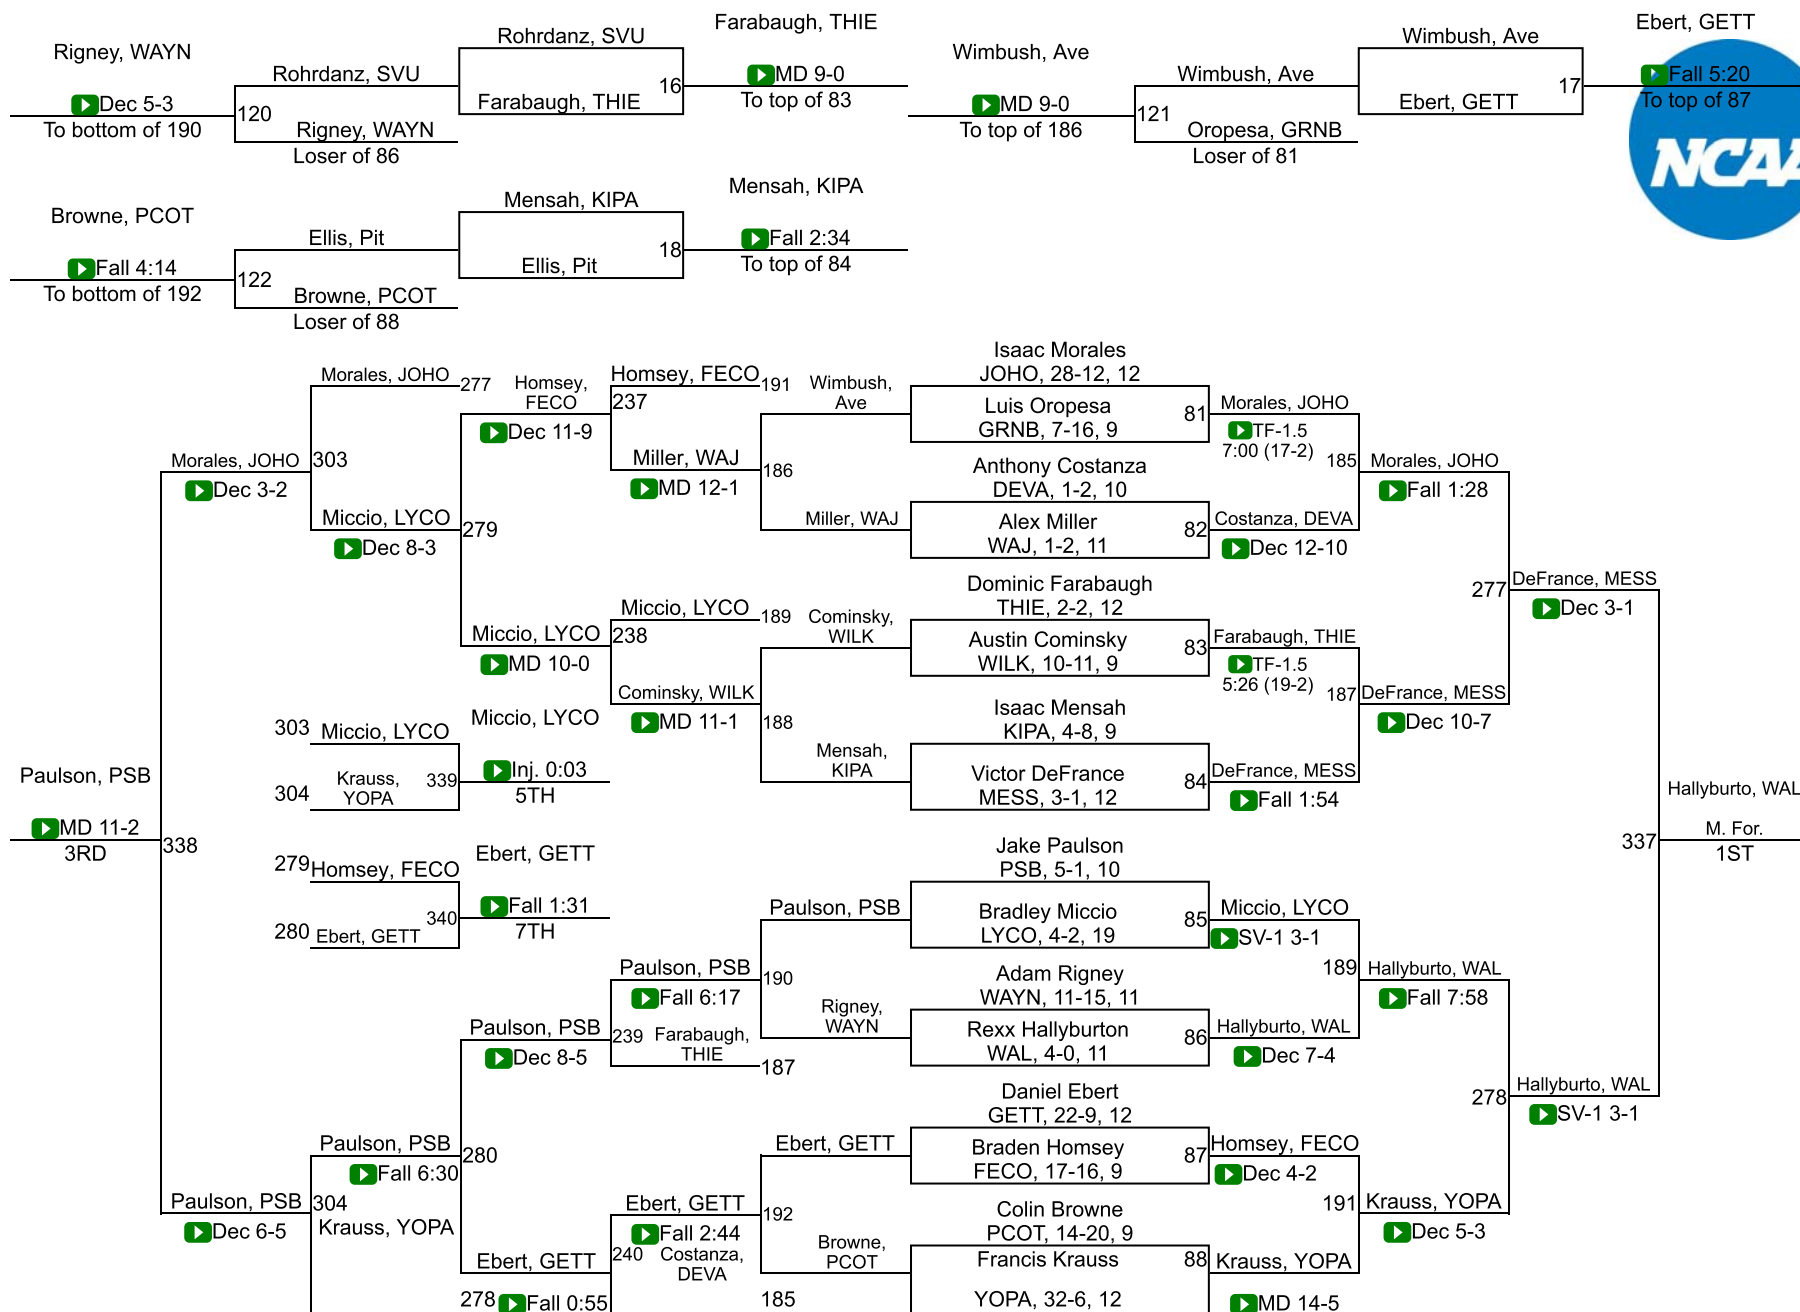

Team Scores

Printed on 02/23/2019 02:40 p.m.

Team Scores		
1	Messiah	121.0
2	Ferrum	114.5
2	Lycoming	114.5
4	Wilkes	106.0
5	Johns Hopkins	85.0
6	Wash. & Lee	82.5
7	York (PA)	79.5
8	Gettysburg	66.0
9	Waynesburg	64.0
10	Averett	63.0
11	Penn College	56.5
12	Greensboro	53.5
12	Wash. & Jeff.	53.5
14	Delaware Valley	36.0
15	Thiel	27.5
16	Penn St.-Behrend	25.0
17	King`s (PA)	19.5
18	Pitt.-Bradford	17.0
19	McDaniel	11.0
20	Southern Va.	10.0

NCAA DIII Regional Southeast

133

NCAA DIII Regional Southeast

141

NCAA DIII Regional Southeast

149

NCAA DIII Regional Southeast

165

NCAA DIII Regional Southeast

174

NCAA DIII Regional Southeast

184

NCAA DIII Regional Southeast

197