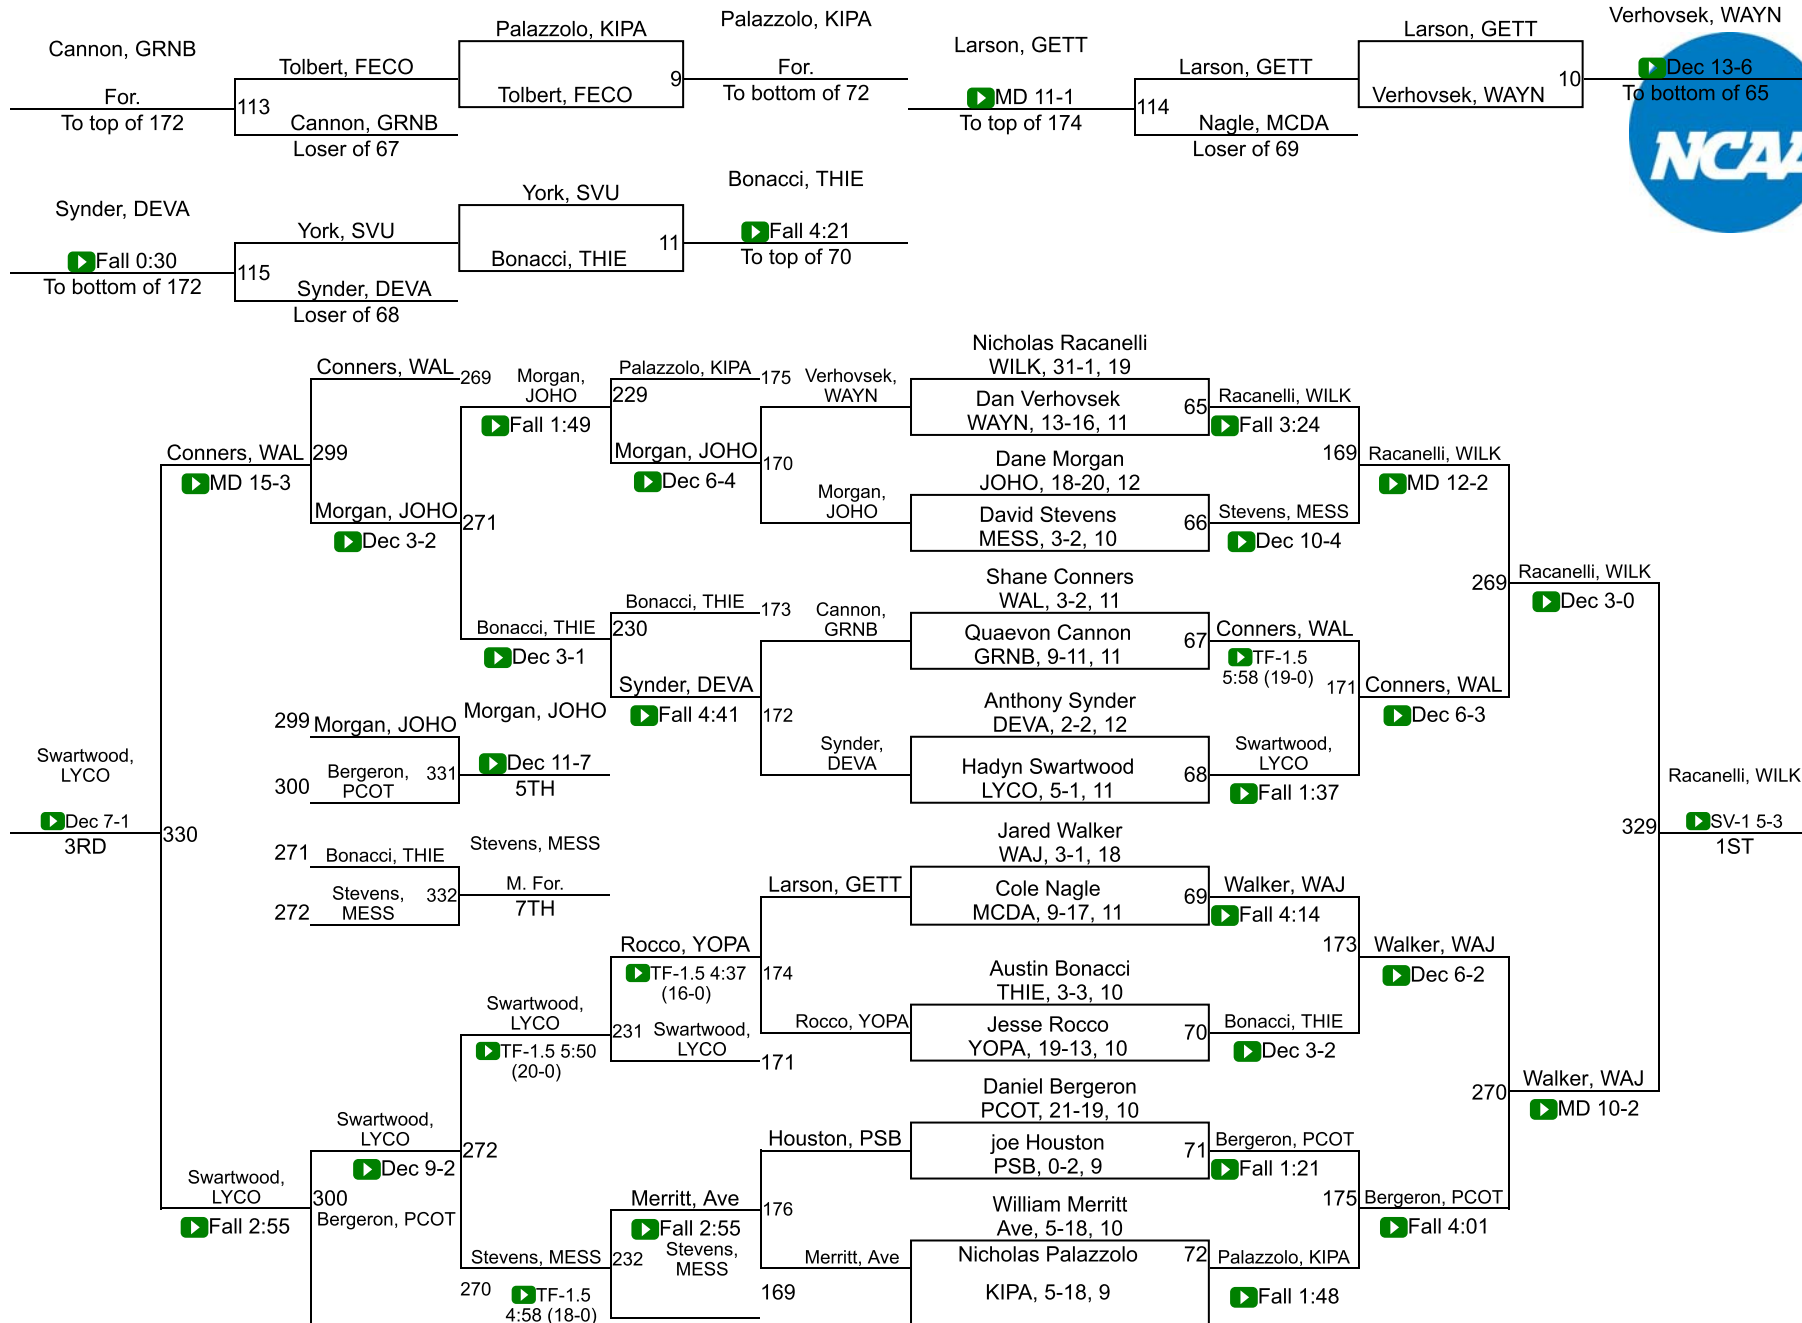

Team Scores

Printed on 02/23/2019 02:40 p.m.

Team Scores		
1	Messiah	121.0
2	Ferrum	114.5
2	Lycoming	114.5
4	Wilkes	106.0
5	Johns Hopkins	85.0
6	Wash. & Lee	82.5
7	York (PA)	79.5
8	Gettysburg	66.0
9	Waynesburg	64.0
10	Averett	63.0
11	Penn College	56.5
12	Greensboro	53.5
12	Wash. & Jeff.	53.5
14	Delaware Valley	36.0
15	Thiel	27.5
16	Penn St.-Behrend	25.0
17	King`s (PA)	19.5
18	Pitt.-Bradford	17.0
19	McDaniel	11.0
20	Southern Va.	10.0

NCAA DIII Regional Southeast

133

NCAA DIII Regional Southeast

141

NCAA DIII Regional Southeast

149

NCAA DIII Regional Southeast

165

NCAA DIII Regional Southeast

174

NCAA DIII Regional Southeast

184

NCAA DIII Regional Southeast

197