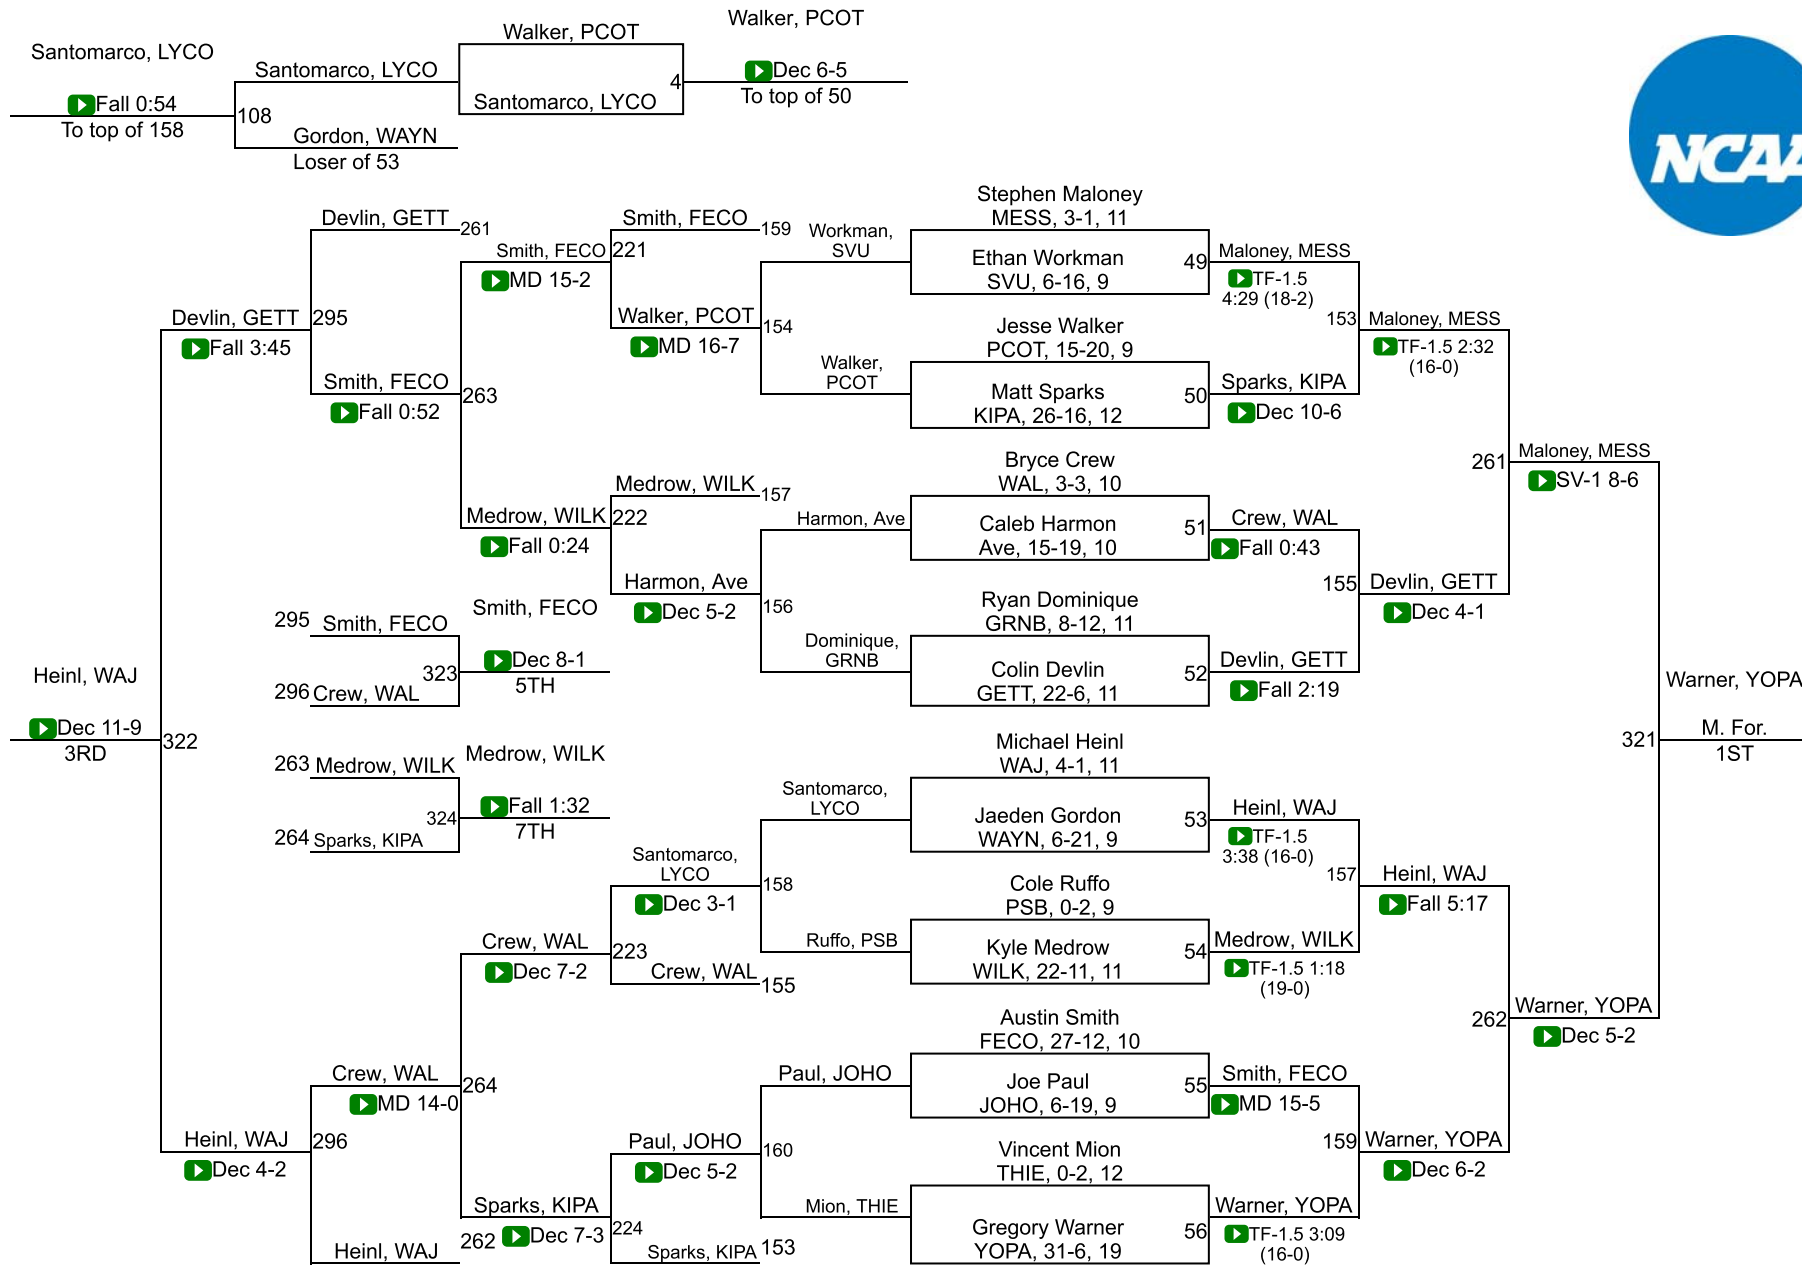

Team Scores

Printed on 02/23/2019 02:40 p.m.

Team Scores		
1	Messiah	121.0
2	Ferrum	114.5
2	Lycoming	114.5
4	Wilkes	106.0
5	Johns Hopkins	85.0
6	Wash. & Lee	82.5
7	York (PA)	79.5
8	Gettysburg	66.0
9	Waynesburg	64.0
10	Averett	63.0
11	Penn College	56.5
12	Greensboro	53.5
12	Wash. & Jeff.	53.5
14	Delaware Valley	36.0
15	Thiel	27.5
16	Penn St.-Behrend	25.0
17	King`s (PA)	19.5
18	Pitt.-Bradford	17.0
19	McDaniel	11.0
20	Southern Va.	10.0

NCAA DIII Regional Southeast

133

NCAA DIII Regional Southeast

141

NCAA DIII Regional Southeast

149

NCAA DIII Regional Southeast

165

NCAA DIII Regional Southeast

174

NCAA DIII Regional Southeast

184

NCAA DIII Regional Southeast

197