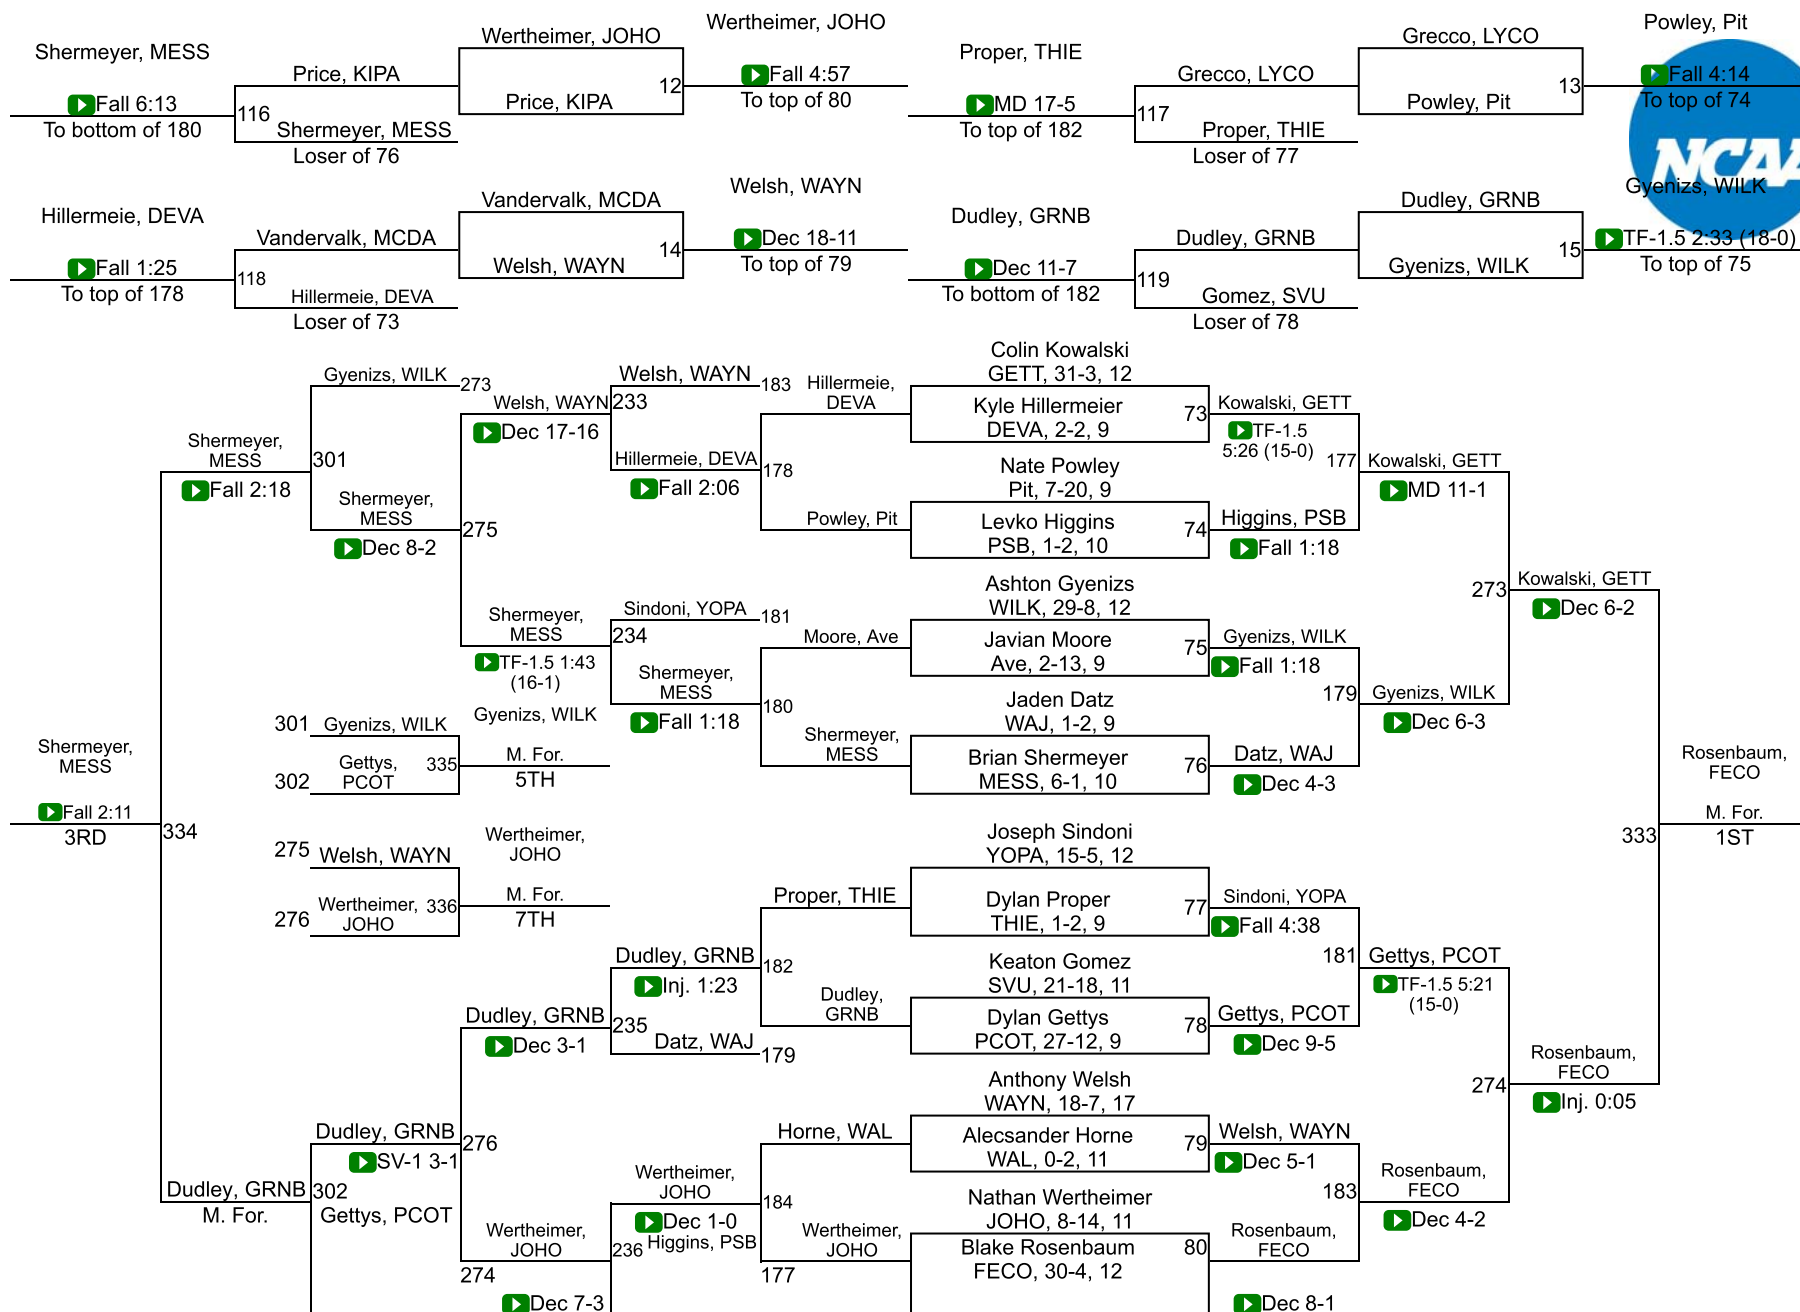

Team Scores

Printed on 02/23/2019 02:40 p.m.

Team Scores		
1	Messiah	121.0
2	Ferrum	114.5
2	Lycoming	114.5
4	Wilkes	106.0
5	Johns Hopkins	85.0
6	Wash. & Lee	82.5
7	York (PA)	79.5
8	Gettysburg	66.0
9	Waynesburg	64.0
10	Averett	63.0
11	Penn College	56.5
12	Greensboro	53.5
12	Wash. & Jeff.	53.5
14	Delaware Valley	36.0
15	Thiel	27.5
16	Penn St.-Behrend	25.0
17	King`s (PA)	19.5
18	Pitt.-Bradford	17.0
19	McDaniel	11.0
20	Southern Va.	10.0

NCAA DIII Regional Southeast

133

NCAA DIII Regional Southeast

141

NCAA DIII Regional Southeast

149

NCAA DIII Regional Southeast

165

NCAA DIII Regional Southeast

174

NCAA DIII Regional Southeast

184

NCAA DIII Regional Southeast

197